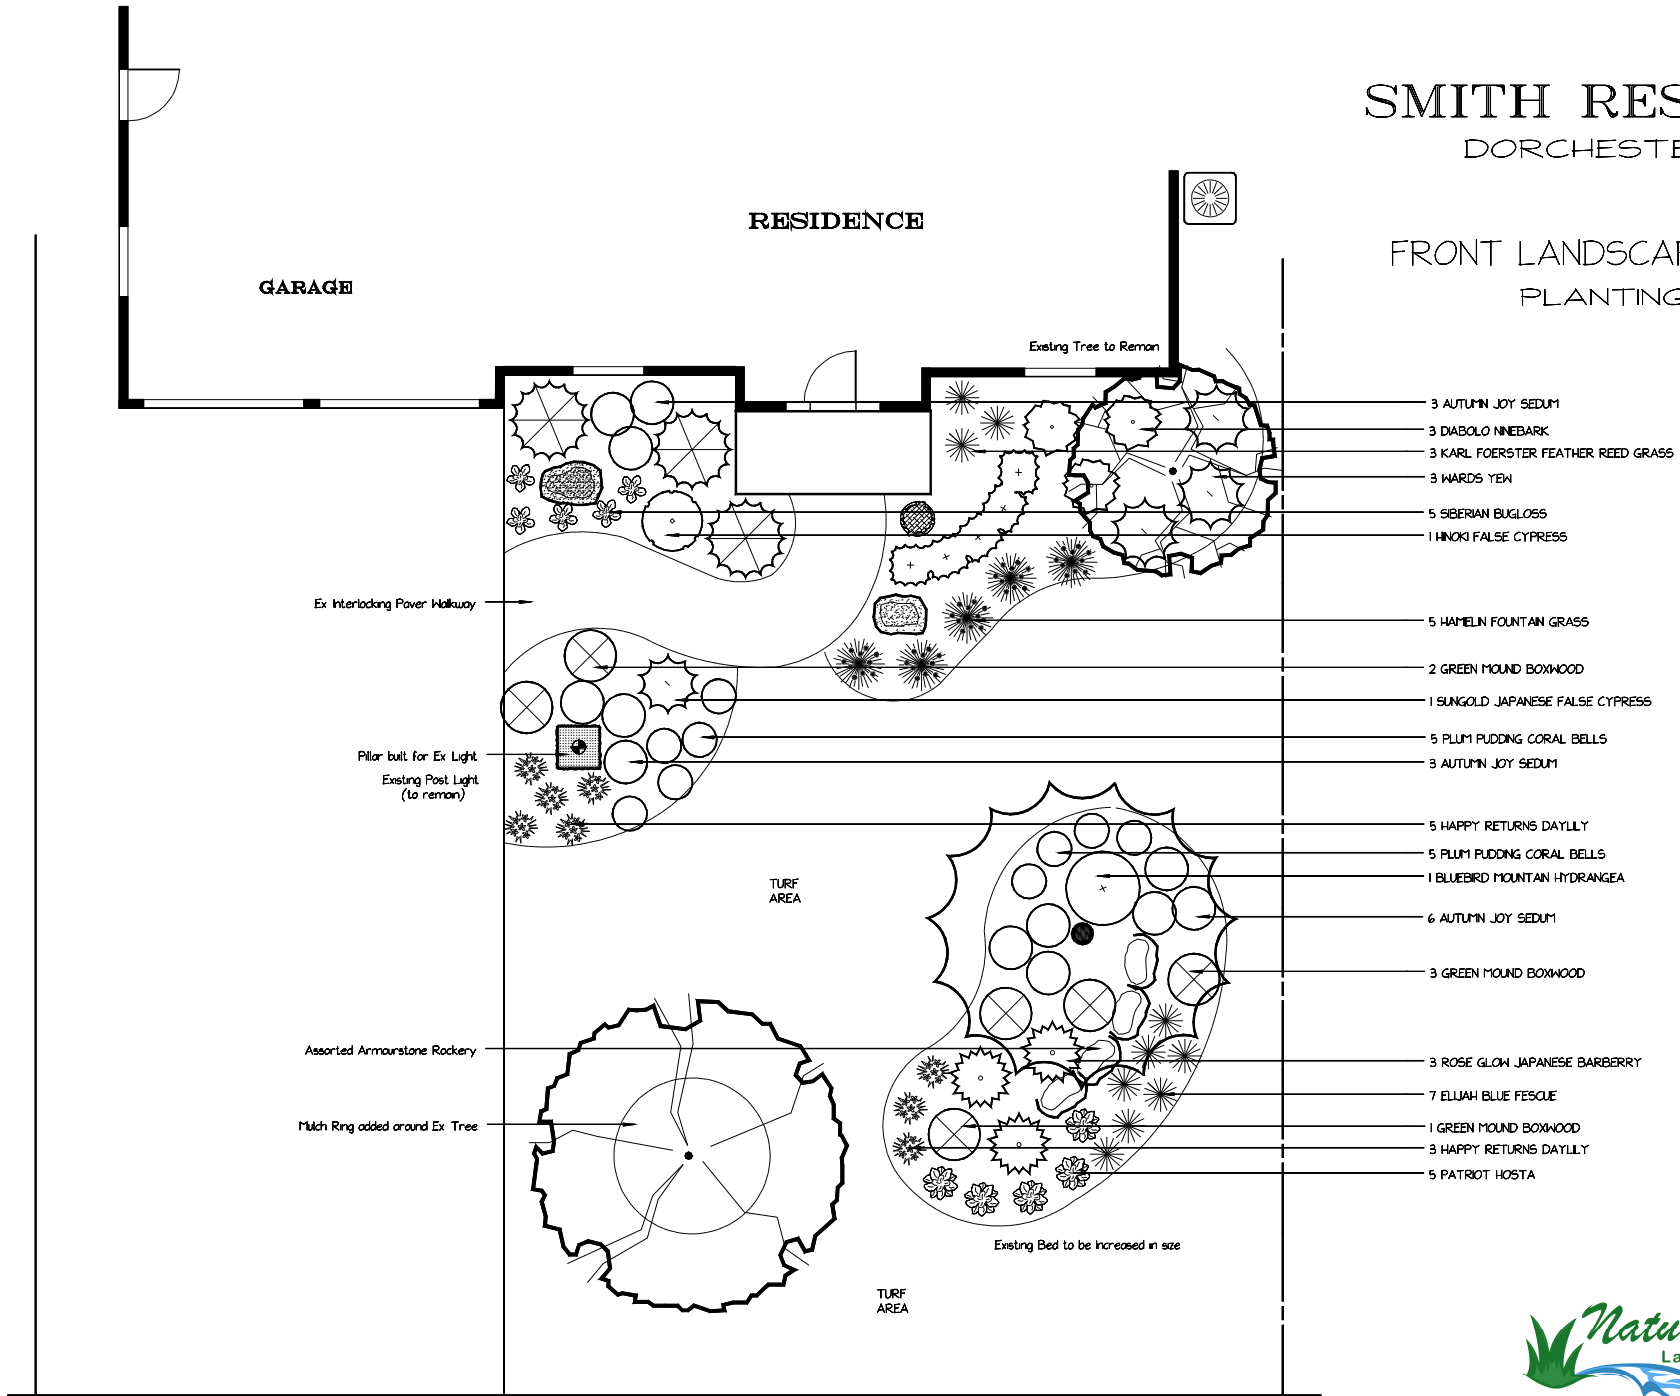

# SMITH RESIDENCE

DORCHESTER, ONTARIO

## FRONT LANDSCAPE PROPOSAL PLANTING PLAN

Wheeler Avenue, Dorchester Ontario